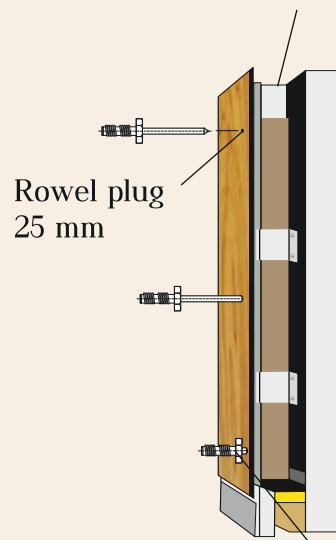

# Fixing Methods

(Recommendation)

Black Paint on Plastered Wall

Aluminium Section  
25mm x 50mm x 1.6mm

Thickness  
of Sheet  
6mm

Minimum distance  
of holes to edge  
10-20mm

Aluminium angle (cleat)  
19mm x 19mm x 2mm

Rowel plug  
25 mm

With Rivets (powder coated)  
SS 25 (star headed)

Maximum distance  
between the holes-width  
450mm

Gap between panel  
(3-6mm)

Without Rivets

Maximum distance  
between the holes-length  
550mm